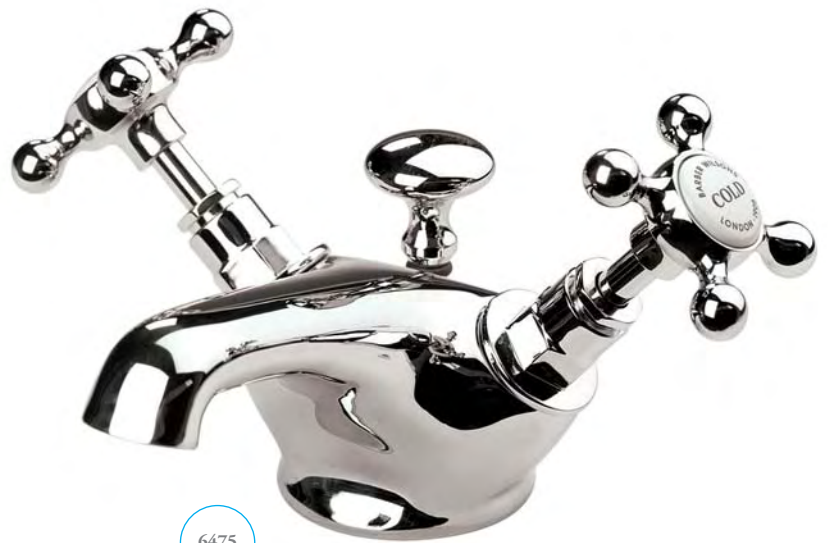

6475 (GA shown)
Monobloc basin mixer with pop-up waste.

6476
With plug and chain waste and chain boss on nose.
(Not illustrated).

6470 (GA shown)
Monobloc basin mixer with pop-up waste.

6471
With plug and chain waste and chain boss on nose.
(Not illustrated).

Hairdressers' basin mixer with flexible hose and shampoo spray. The hand held spray is retractable and rests in a flush fitting independent holder. Incorporates single check valve PS28.

1875 (GA shown)

Monobloc bidet mixer for single hole rim. With pop-up waste and adjustable nozzle.

1870 (GA shown)

Monobloc bidet mixer for single hole rim. With pop-up waste and adjustable nozzle.