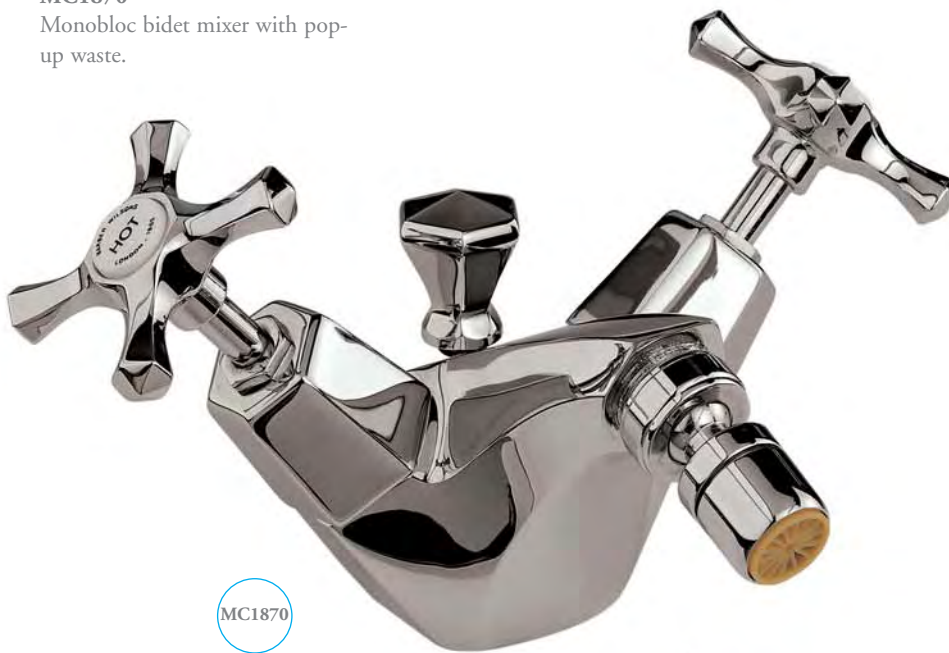

Mastercraft basin & bidet fittings

MC6470

Monobloc basin mixer with pop-up waste.

MC6450

3-hole basin mixer with pop-up waste 112mm nozzle.

MC6455

As above but with 140mm nozzle.

MC1870

Monobloc bidet mixer with pop-up waste.

MC1870