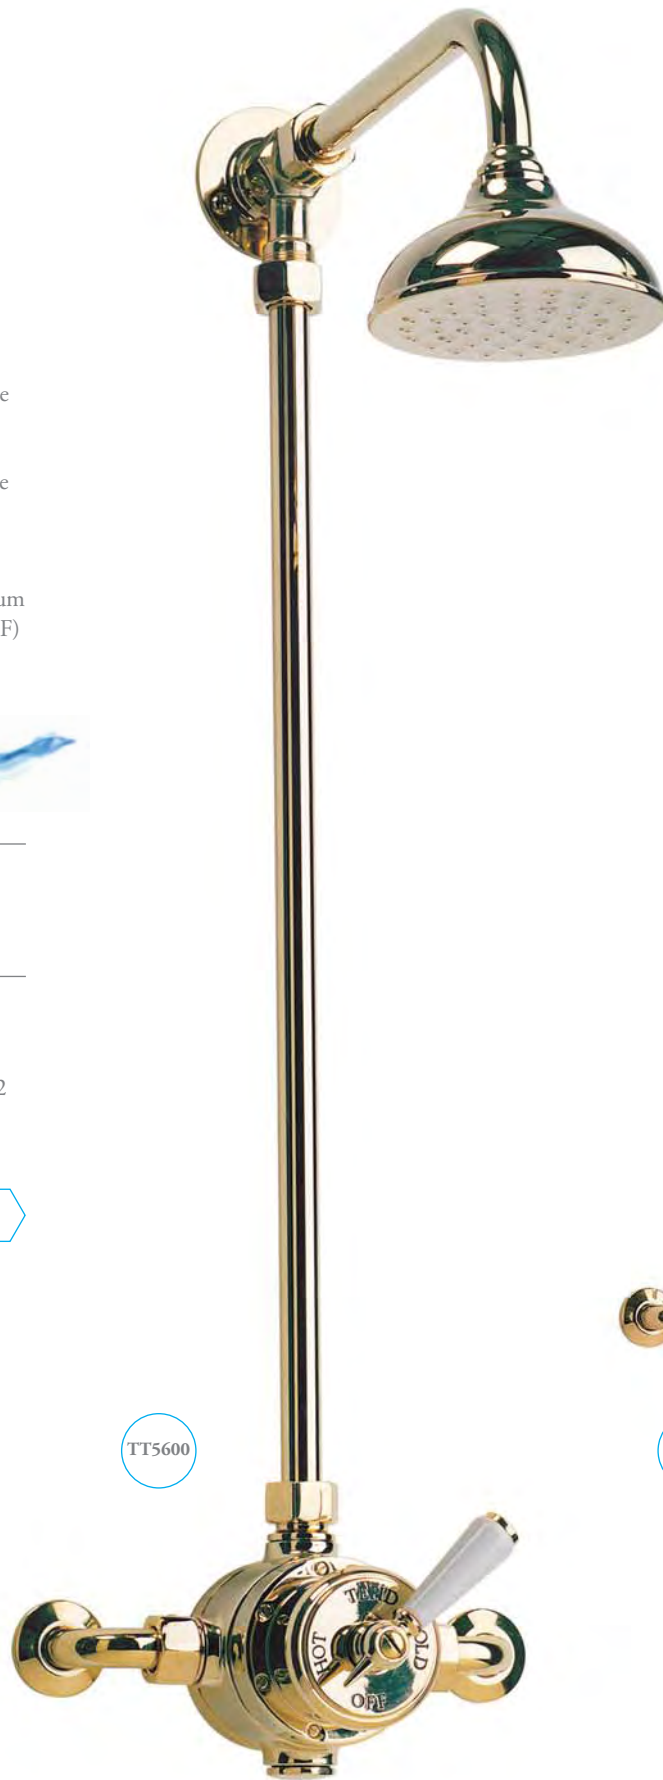

	GA	R	GCD&GA	RCD&R
5700BA	o	o	o	o
5702BA	o	o	o	o
5704BA	o	o	o	o

Showers – surface mounted

	GA	R	GCD	RCD
5700	o	o	o	o

5700BA

Thermostatic dual control shower/bath filler.

5702BA

Thermostatic triple control shower/bath filler with handspray on wall mounted cradle.

5704BA

Thermostatic triple control shower/bath filler with handspray mounted on slider/riser tube.

MASTERCRAFT
VERSION
AVAILABLE 

Shower control valves are available in GA and Regent styles and ceramic disc version of both. 1" filler control valve is only available in GA and Regent styles but will compliment whichever type is specified for above.

5700

Thermostatic mixer with fixed overhead shower and separate valve. Installation notes for 5702 also apply to 5700.

MASTERCRAFT
VERSION
AVAILABLE 

TT5600

5700